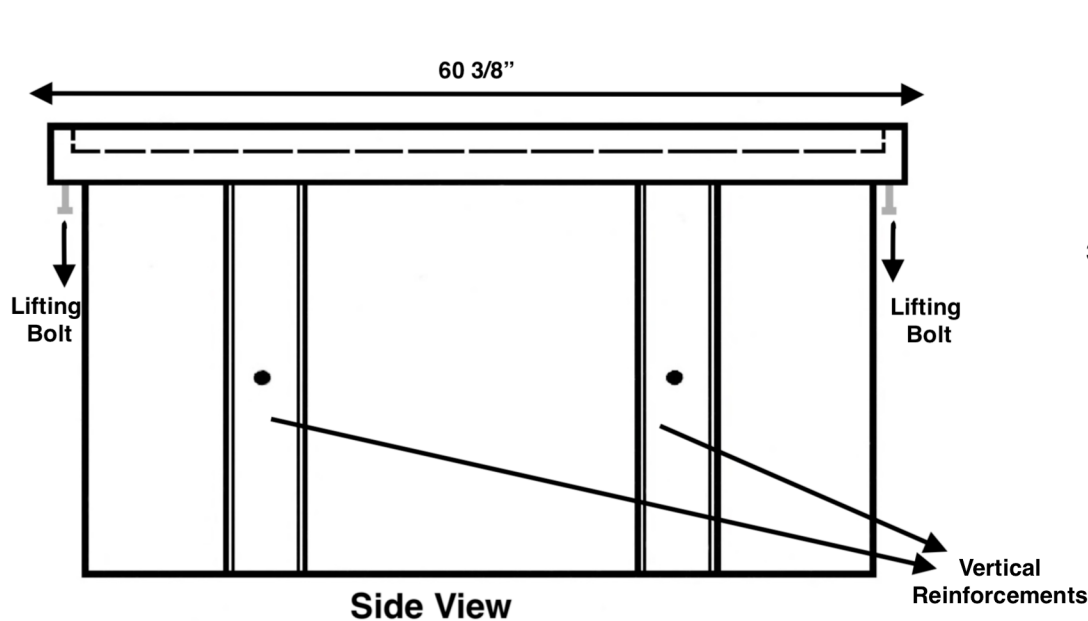

APC 366036 Polymer Concrete Box & Cover 2 Piece Cover

JH American Enclosures
Made from over 30 years of experience

PO Box 330596
Fort Worth, TX 76163
jh_america@yahoo.com

Part No. APC366036
Body: Polymer Concrete
Cover: Polymer Concrete
Weight: 822 lbs Tolerance: +/- 1/8"
Material: Polymer Concrete
Standrad Color: Gray
Tier 22