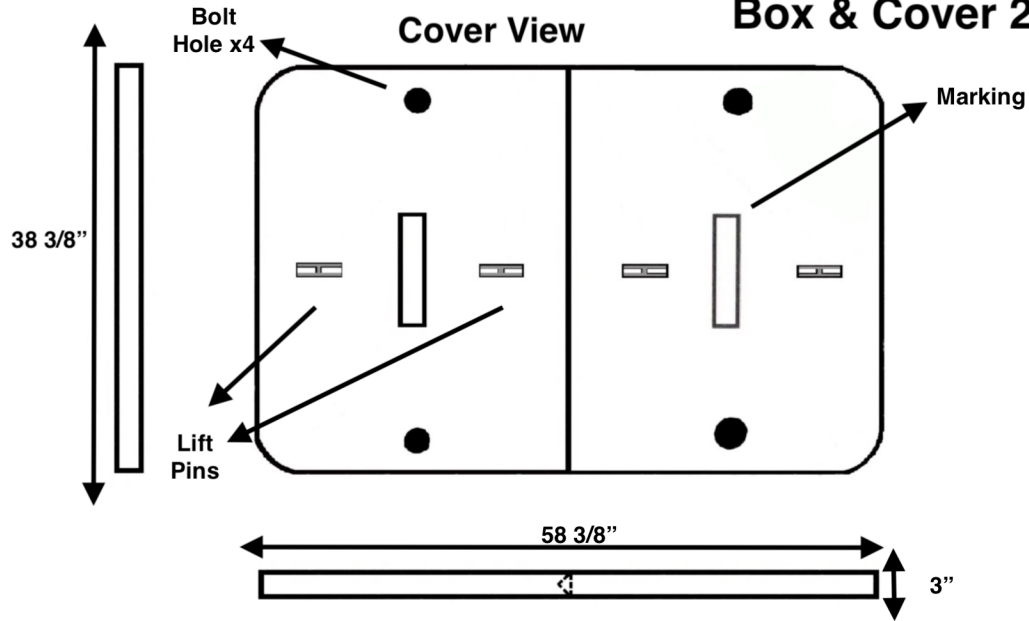

APC 366036 Polymer Concrete Box & Cover 2 Piece Cover

JH American Enclosures
Made from over 30 years of experience

PO Box 330596
Fort Worth, TX 76163
jh_america@yahoo.com

Part No. APC366036
Body: Polymer Concrete
Cover: Polymer Concrete
Weight: 822 lbs Tolerance: +/- 1/8"
Material: Polymer Concrete
Standrad Color: Gray
Tier 22