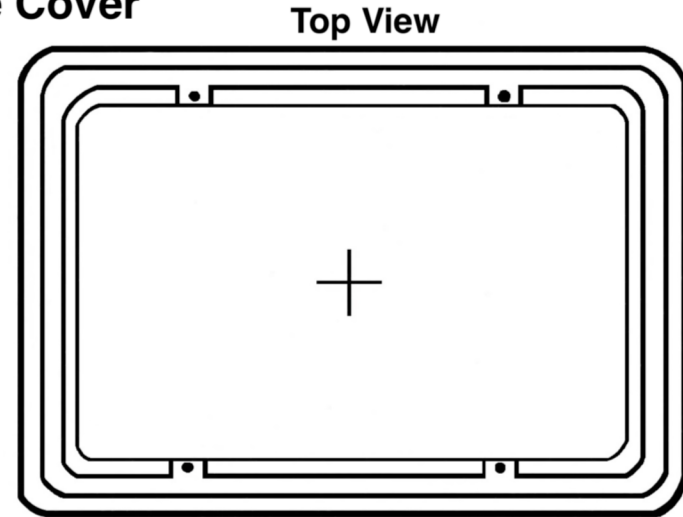

APC 366036 Polymer Concrete Box & Cover 2 Piece Cover

JH American Enclosures
Made from over 30 years of experience

PO Box 330596
Fort Worth, TX 76163
jh_america@yahoo.com

Part No. APC366036
Body: Polymer Concrete
Cover: Polymer Concrete
Weight: 822 lbs Tolerance: +/- 1/8"
Material: Polymer Concrete
Standrad Color: Gray
Tier 22