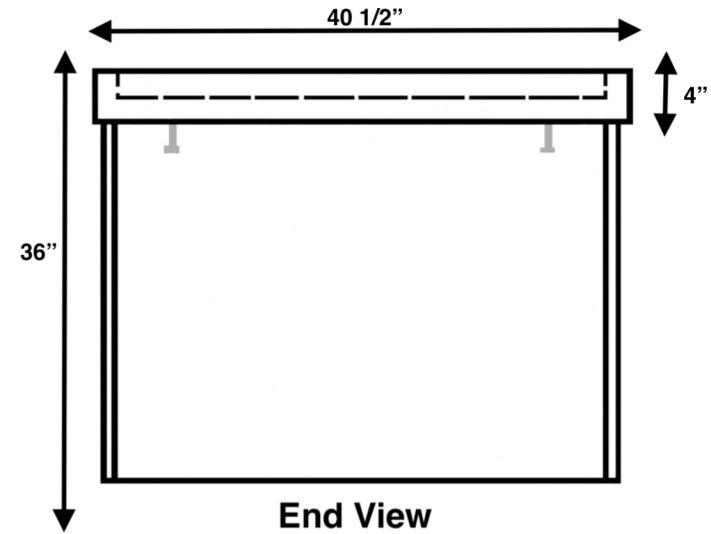

APC 366036 Polymer Concrete Box & Cover 2 Piece Cover

JH American Enclosures
Made from over 30 years of experience

PO Box 330596
Fort Worth, TX 76163
jh_america@yahoo.com

Part No. APC366036
Body: Polymer Concrete
Cover: Polymer Concrete
Weight: 822 lbs Tolerance: +/- 1/8"
Material: Polymer Concrete
Standrad Color: Gray
Tier 22