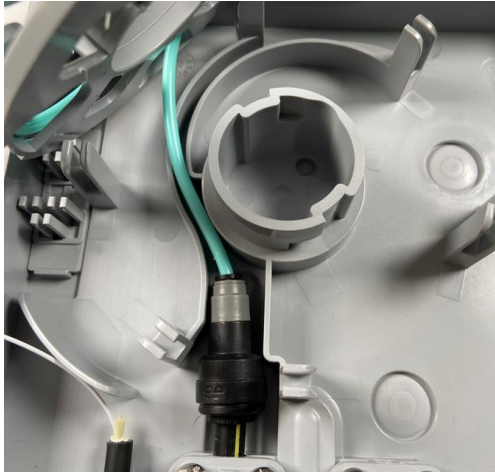

DEMARCATION BOX - GREY

DEXGREEN

Gas Blocking (UG Blown Fiber cable)

Gas block which is secured to cable sheathing can be secured inside a cable track which lead to inner cable storage tray.