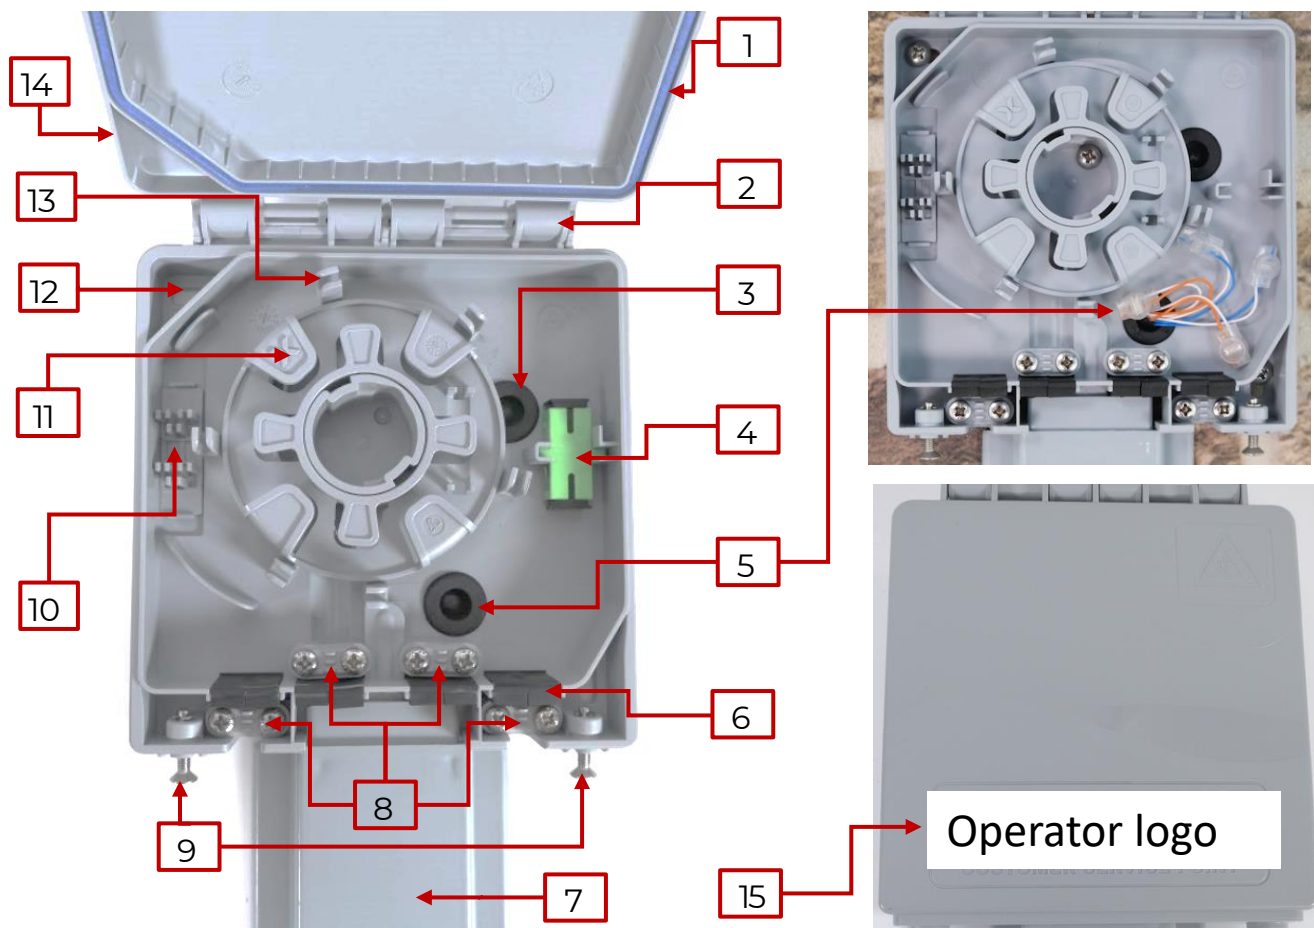

DEMARCATION BOX - GREY

DEXGREEN

Overview

• External demarcation enclosure for FTTH networks, with either splicing or connector connectivity options, therefore acting as a test point in the network also. Multiple cable entries/exits give installer flexibility for all installation scenarios.

• Slack storage is incorporated into the unit and it is designed to be compatible with multiple different cable configurations.

• Can also be used for Copper access network provisioning as it has a designated section for Copper crimp connectors.

DEMARCATION BOX - GREY

DEXGREEN

Features & Benefits

1. IP56 waterproof rating with rubber seal compression.
2. 90° & 180° snap lock opening position.
3. Rear cable entry point with grommet.
4. SC and LC connectivity option, availability for 2 x adaptors. (Adaptors are not supplied). Can be used as test point.
5. Copper provisioning entry with grommet.
6. Multiple cable entry/exit points with rubber grommets.
7. Compatible with legacy copper network capping.
8. Cable strain relief with 'Pozidirve' head screws.
9. The cover fixing two screws are captive and accessible from the front (M4 threaded bushes used for all fastening points)
10. Capacity to store up to 6 splices.
11. Inner cable storage tray available to store 3m length @ 3mm diameter.
12. 3 X wall fixing points (mounting accessories included).
13. Outer cable clack storge clips.
14. Compact size (L: 150/ W:143/ H:33 mm)
15. Front lid is Operator branded.

DEMARCATION BOX - GREY

DEXGREEN

Other information

Discrete and compact

- By nature of its compact size and aesthetically pleasing design, it discretely blends in to the external façade of the customer's premises. It can be secured on to all façade types with standard fastenings screws provided with it. (Ref. Point 12 Features & Benefits).
- In addition to this it is designed to fit with legacy network accessories, i.e. capping, cables, etc. (Ref. Point 5 & 7 Features & Benefits).