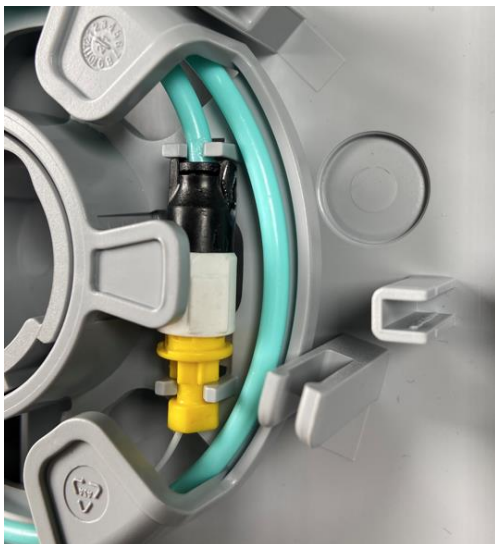

• Slack storage is incorporated into the unit and it is designed to be compatible with multiple different cable configurations.

• Can also be used for Copper access network provisioning as it has a designated section for Copper crimp connectors.

Installation Video :

https://www.dexgreen.com/csp_video/UGBlown**Cable 7: 1f flat 4x8mm Underground CommScope cable:**

Installation Video :

https://www.dexgreen.com/csp_video/UGCommScope

DEMARCATION BOX - GREY

DEXGREEN**Gas Blocking (UG Blown Fiber cable)**

Gas block which is secured to cable sheathing can be secured inside a cable track which lead to inner cable storage tray.

Once transport tube inside the slack storage tray, it is coiled with ease on the outside of tray.