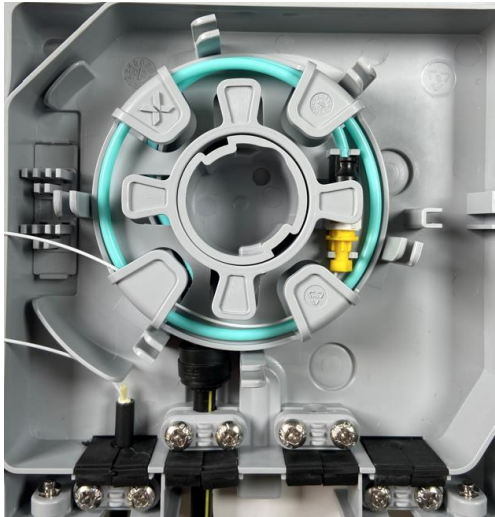

• Slack storage is incorporated into the unit and it is designed to be compatible with multiple different cable configurations.

• Can also be used for Copper access network provisioning as it has a designated section for Copper crimp connectors.

Installation Video :

https://www.dexgreen.com/csp_video/UGBlown**Cable 7: 1f flat 4x8mm Underground CommScope cable:**

Installation Video :

https://www.dexgreen.com/csp_video/UGCommScope

DEMARCATION BOX - GREY

DEXGREEN**Gas Blocking (UG Blown Fiber cable)**

Gas block which is secured to cable sheathing can be secured inside a cable track which lead to inner cable storage tray.

Once transport tube inside the slack storage tray, it is coiled with ease on the outside of tray.