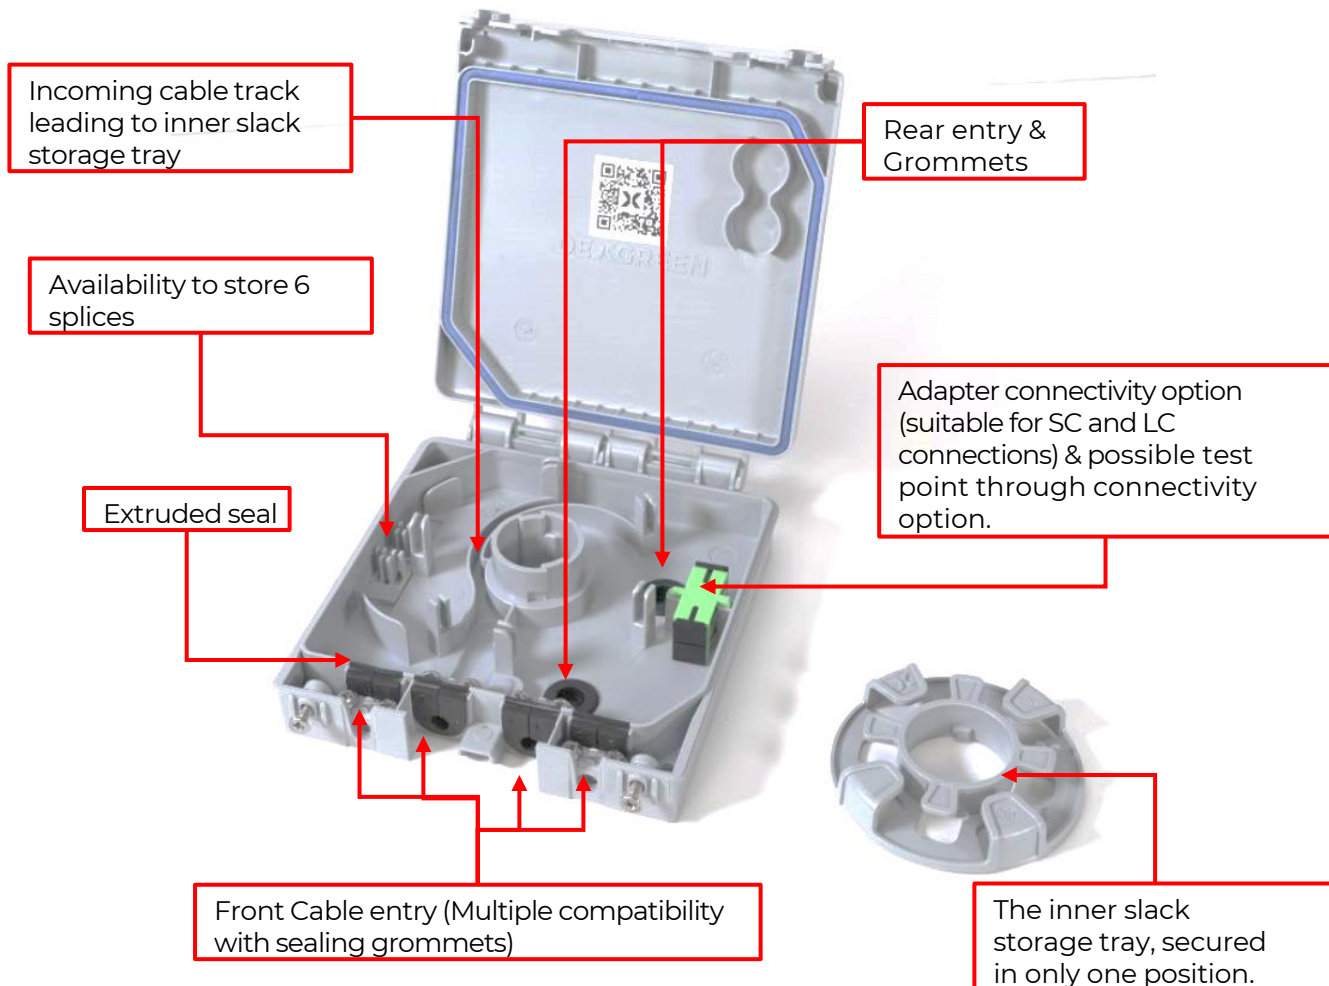

DEMARCATION BOX - GREY

DEXGREEN

Overview

• External demarcation enclosure for FTTH networks, with either splicing or connector connectivity options, therefore acting as a test point in the network also. Multiple cable entries/exits give installer flexibility for all installation scenarios.

• Slack storage is incorporated into the unit and it is designed to be compatible with multiple different cable configurations.

• Can also be used for Copper access network provisioning as it has a designated section for Copper crimp connectors.

DEMARCATION BOX - GREY

DEXGREEN

Features & Benefits

1. IP56 waterproof rating with rubber seal compression.
2. 90° & 180° snap lock opening position.
3. Rear cable entry point with grommet.
4. SC and LC connectivity option, availability for 2 x adaptors. (Adaptors are not supplied). Can be used as test point.
5. Copper provisioning entry with grommet.
6. Multiple cable entry/exit points with rubber grommets.
7. Compatible with legacy copper network capping.
8. Cable strain relief with 'Pozidirve' head screws.
9. The cover fixing two screws are captive and accessible from the front (M4 threaded bushes used for all fastening points)
10. Capacity to store up to 6 splices.
11. Inner cable storage tray available to store 3m length @ 3mm diameter.
12. 3 X wall fixing points (mounting accessories included).
13. Outer cable clack storge clips.
14. Compact size (L: 150/ W:143/ H:33 mm)
15. Front lid is Operator branded.

DEMARCATION BOX - GREY

DEXGREEN

Other information

Discrete and compact

- By nature of its compact size and aesthetically pleasing design, it discretely blends in to the external façade of the customer's premises. It can be secured on to all façade types with standard fastenings screws provided with it. (Ref. Point 12 Features & Benefits).
- In addition to this it is designed to fit with legacy network accessories, i.e. capping, cables, etc. (Ref. Point 5 & 7 Features & Benefits).