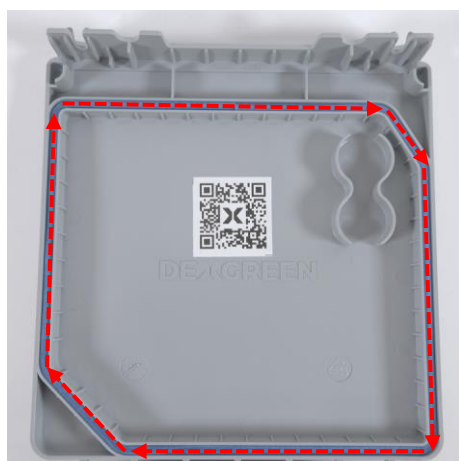

- IP56 water-proofing and UV stabilised material ensures it performs well under a range of climatic conditions