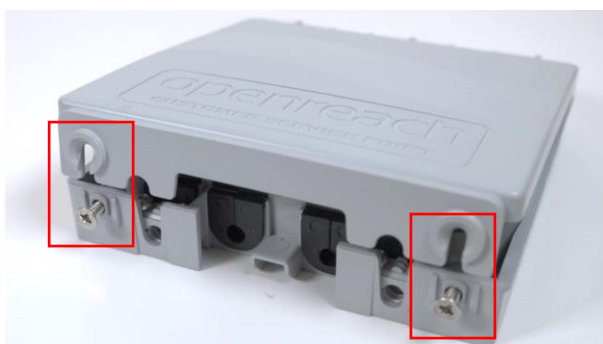

DEMARCATION BOX - GREY

DEXGREEN

Overview

• External demarcation enclosure for FTTH networks, with either splicing or connector connectivity options, therefore acting as a test point in the network also. Multiple cable entries/exits give installer flexibility for all installation scenarios.

DEMARCATION BOX - GREY

DEXGREEN

Features & Benefits

1. IP56 waterproof rating with rubber seal compression.
2. 90° & 180° snap lock opening position.
3. Rear cable entry point with grommet.
4. SC and LC connectivity option, availability for 2 x adaptors. (Adaptors are not supplied). Can be used as test point.
5. Copper provisioning entry with grommet.
6. Multiple cable entry/exit points with rubber grommets.
7. Compatible with legacy copper network capping.
8. Cable strain relief with 'Pozidirve' head screws.
9. The cover fixing two screws are captive and accessible from the front (M4 threaded bushes used for all fastening points)
10. Capacity to store up to 6 splices.
11. Inner cable storage tray available to store 3m length @ 3mm diameter.
12. 3 X wall fixing points (mounting accessories included).
13. Outer cable clack storge clips.
14. Compact size (L: 150/ W:143/ H:33 mm)
15. Front lid is Operator branded.

DEMARCATION BOX - GREY

DEXGREEN

Other information

Discrete and compact

- By nature of its compact size and aesthetically pleasing design, it discretely blends in to the external façade of the customer's premises. It can be secured on to all façade types with standard fastenings screws provided with it. (Ref. Point 12 Features & Benefits).
- In addition to this it is designed to fit with legacy network accessories, i.e. capping, cables, etc. (Ref. Point 5 & 7 Features & Benefits).

Secure and Robust

- Secure and discrete screw locking mechanism protects the splice / connectors inside it.

- IP56 water-proofing and UV stabilised material ensures it performs well under a range of climatic conditions