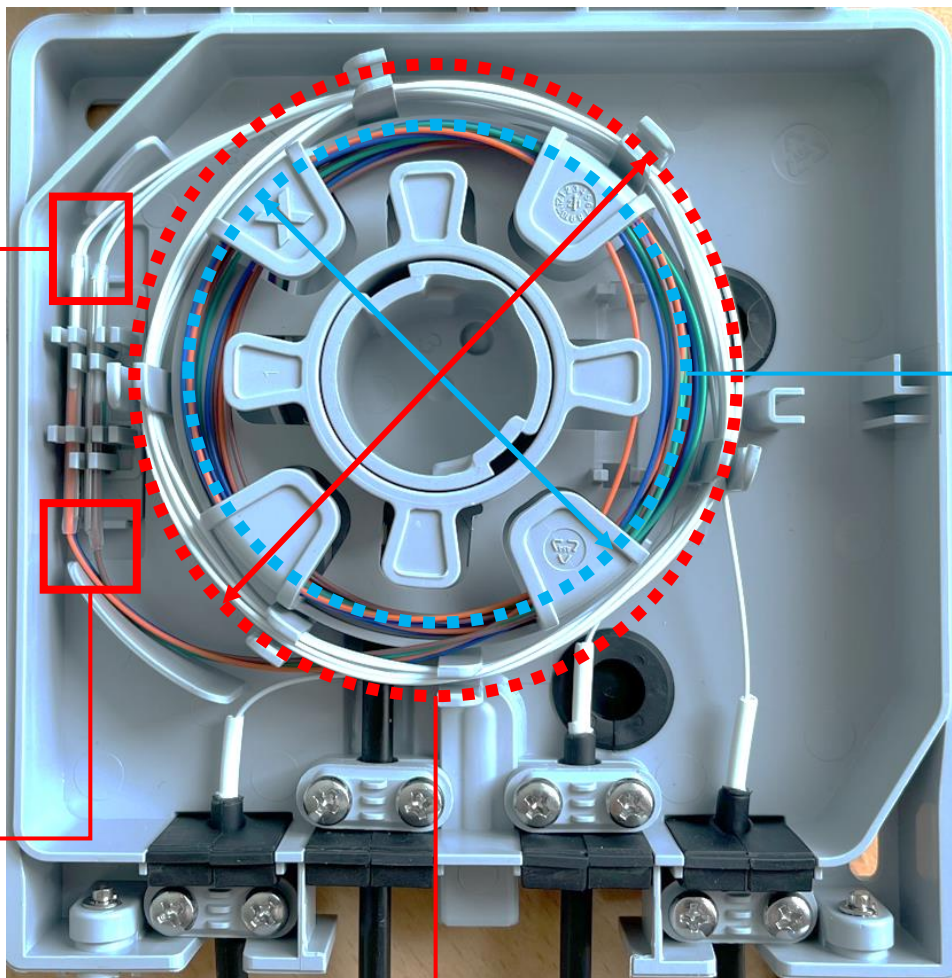

DEMARCATION BOX - GREY

DEXGREEN

Cable bend management

Bottom of splice cradle, fibre bend $\varnothing$ can range from 72 mm to 86mm.

Top of splice cradle, fibre bend $\varnothing$ can range from 72 mm to 84 mm.

Outgoing cable slack management clips $\varnothing$: 120 mm

Inner cable storage tray, fibre bend $\varnothing$ can range from 36 mm(inner $\varnothing$) to 84 mm (outer $\varnothing$).